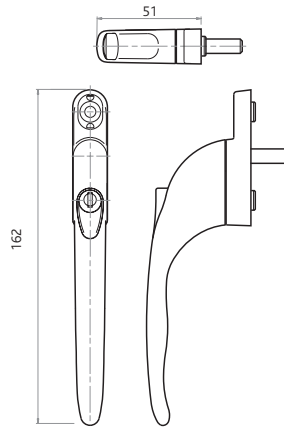

Virage Inline Espagnolette Handle

- Push button to open
- Handle latches automatically when closed
- Cylinder can be deadlocked with the key
- Locking and Non-locking versions
- Concealed fixing screws
- Non-handed

Technical Information:

- Spindle: 7mm square
- Spindle Length: 9mm, 12mm, 15mm, 20mm, 25mm, 30mm and 40mm
- Fixing centres: 43mm
- Fixing lugs: 10mm
- Sash clearance: 51mm

The Inline Virage handle is designed for minimal aesthetic intrusion as well as ergonomic considerations for comfort, strength and security. The handle is approved by Secured by Design offering additional security to the window.

The Securistyle in-line design means that these handles are non-handed. Non-locking versions are available for use with emergency escape as well as a green button for use with egress windows.

Colour	Button Colour	9mm	12mm	15mm	20mm	25mm	30mm	40mm
Virage Inline Locking Espagnolette Handle								
White	White	EBI09WH	EBI12WH	EBI15WH	EBI20WH	EBI25WH	EBI30WH	EBI40WH
Black	Black	EBI09BK	EBI12BK	EBI15BK	EBI20BK	EBI25BK	EBI30BK	EBI40BK
Chrome	Black	EBI09CH	EBI12CH	EBI15CH	EBI20CH	EBI25CH	EBI30CH	EBI40CH
Satin Chrome	Black	EBI09SC	EBI12SC	EBI15SC	EBI20SC	EBI25SC	EBI30SC	EBI40SC
Brass	Black	EBI09BS	EBI12BS	EBI15BS	EBI20BS	EBI25BS	EBI30BS	EBI40BS
Virage Inline Non-Locking Espagnolette Handle								
White	White	EI09WH	EI12WH	EI15WH	EI20WH	EI25WH	EI30WH	EI40WH
White	Green	EE09WH	EE12WH	EE15WH	EE20WH	EE25WH	EE30WH	EE40WH
Black	Black	EI09BK	EI12BK	EI15BK	EI20BK	EI25BK	EI30BK	EI40BK
Chrome	Black	EI09CH	EI12CH	EI15CH	EI20CH	EI25CH	EI30CH	EI40CH
Satin Chrome	Black	EI09SC	EI12SC	EI15SC	EI20SC	EI25SC	EI30SC	EI40SC
Brass	Black	EI09BS	EI12BS	EI15BS	EI20BS	EI25BS	EI30BS	EI40BS