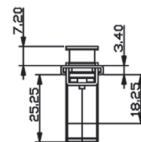

Manufactured predominantly from stainless steel to offer the highest corrosion resistance, exceeds BS EN 1670 Grade 4, 240 hours salt spray test.

Tested to the enhanced security requirements of PAS 24 on major profiles. Supplied in 20.25mm backset with 7mm high adjustable mushroom cams.

Technical Information:

- Backset: 20.25mm
- Cam height: 7mm
- Cam adjustment: +/- 0.75mm
- Faceplate width: 16mm
- Eurogroove depth:
 - Both standard 12mm and shallow 8mm
- Sash rebate size range: 320mm – 1450mm
- Salt spray tested to BS EN 1670 240hrs

Length (mm)	20.25mm Backset 7mm Mushroom	Number of Mushrooms	Box Qty
Stallion Reverse Action Espagnolette			
320	0360-400-71	2	20
500	0360-400-72	2	20
750	0360-400-73	2	20
1000	0360-400-74	4	20
1250	0360-400-75	4	20