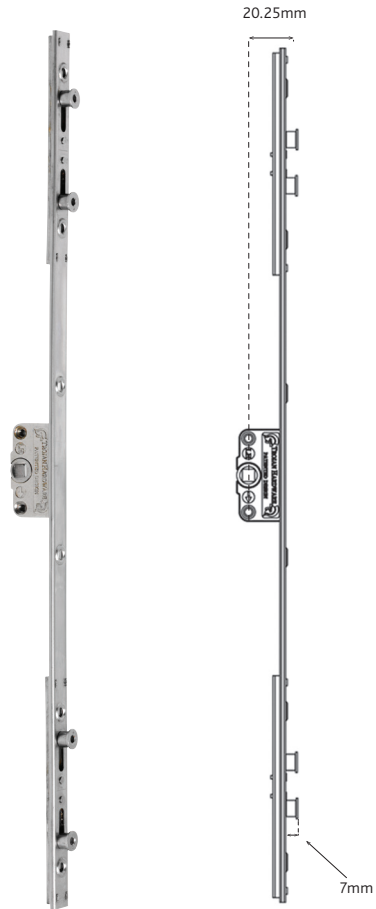

Stallion Reverse Action Espagnolette

- Stainless Steel for ultimate corrosion resistance
- Simple to fit, no cropping required
- Opposing reverse action cams give high security locking
- Adjustable cams for improved compression
- Strikers for PVCu and timber systems

The Stallion Reverse Action Espagnolette is a simple to fit one piece locking system. The reverse action allows the locking mushroom cams to locate from both directions into the striker to give high security locking.

Manufactured predominantly from stainless steel to offer the highest corrosion resistance, exceeds BS EN 1670 Grade 4, 240 hours salt spray test.

Tested to the enhanced security requirements of PAS 24 on major profiles. Supplied in 20.25mm backset with 7mm high adjustable mushroom cams.

Technical Information:

- Backset: 20.25mm
- Cam height: 7mm
- Cam adjustment: +/- 0.75mm
- Faceplate width: 16mm
- Eurogroove depth:
 - Both standard 12mm and shallow 8mm
- Sash rebate size range: 320mm – 1450mm
- Salt spray tested to BS EN 1670 240hrs