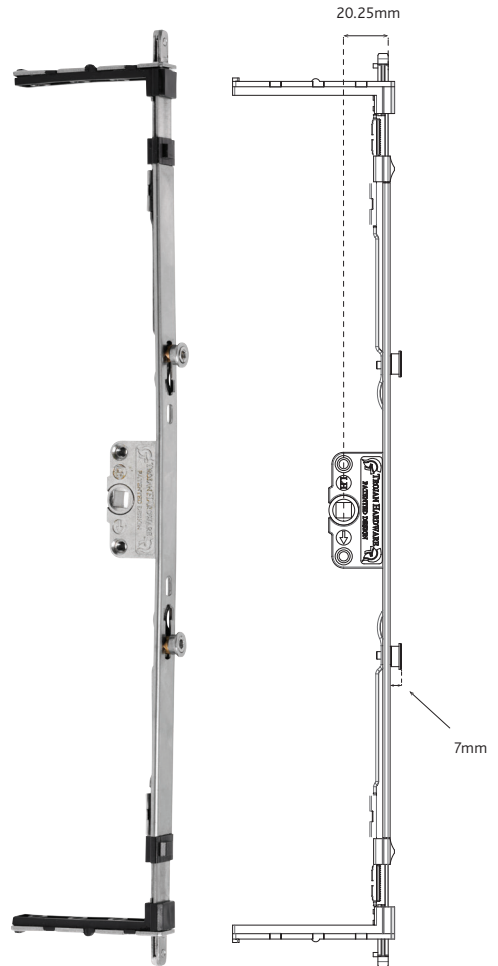

## Shootbolt Espagnolette

- Fast-Fit telescopic design
- Stainless Steel for ultimate corrosion resistance
- Simple to fit, no cropping required, clips into eurogroove
- Rising adjustable cams for improved compression
- Strikers for PVCu and timber systems

The Stallion 2 Shootbolt Espagnolette is a simple to fit one piece telescopic locking system. The Quick Fit telescopic design requires no cutting or cropping. Additionally, the unique clip in design feature allows the espagnolette to be clicked into place in the eurogroove, reducing the number of screws required.

An automatic self-setting action fixes the shootbolt espagnolette at the desired length while rising cams maximise engagement and frame clearance.

Manufactured predominantly from stainless steel to offer the highest corrosion resistance, exceeds BS EN 1670 Grade 4, 240 hours, salt spray test.

### Technical Information:

- Backset: 20.25mm
- Cam height: 7mm
- Cam adjustment: +/- 0.70mm
- Faceplate width: 16mm
- Eurogroove depth: both standard 12mm and shallow 8mm
- Sash rebate size range: 300mm – 1750mm
- Salt spray tested to BS EN 1670 240hrs