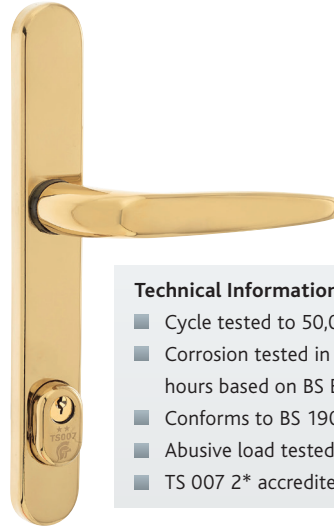

## Door Handle

- 92mm PZ centre
- Fixing screw and cylinder cover supplied
- Includes patented spring cassette
- Suits door thicknesses 44mm – 75mm

The TS 007 2\* accredited handle manufactured by Trojan allows fabricators to meet the requirements of TS 007 and Document Q when fitted and tested alongside a 1\* cylinder.

The high performance handle is manufactured from 304 stainless steel giving ultimate corrosion resistance; it comes complete with a 25 year anti-corrosion guarantee on all finishes.