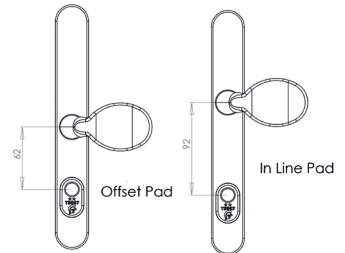

## Door Handle

- 92mm PZ centre
- Fixing screw and cylinder cover supplied
- Includes patented spring cassette
- Suits door thicknesses 44mm – 75mm

The TS 007 2\* accredited handle manufactured by Trojan allows fabricators to meet the requirements of TS 007 and Document Q when fitted and tested alongside a 1\* cylinder.

### Short Backplate

### Long/Offset Backplate (Lever)

### Long/Offset Backplate (Pad)