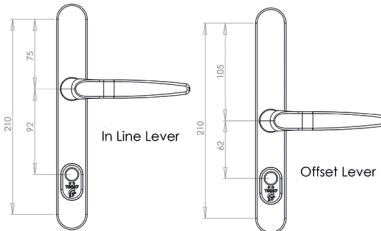

## Door Handle

- 92mm PZ centre
- Fixing screw and cylinder cover supplied
- Includes patented spring cassette
- Suits door thicknesses 44mm – 75mm

The TS 007 2\* accredited handle manufactured by Trojan allows fabricators to meet the requirements of TS 007 and Document Q when fitted and tested alongside a 1\* cylinder.

### Short Backplate

### Long/Offset Backplate (Lever)