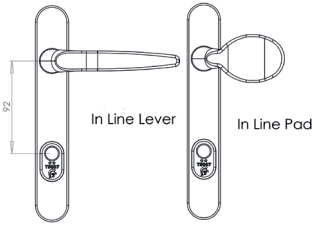

Short Backplate