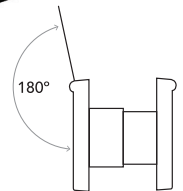

12" Post Port Letter Plate

CYCLE TESTED
15,000
CYCLES

MECHANICAL
GUARANTEE
2
YEARS

Carl F
Groupco

- Telescopic sleeve aids fitting
- External flap opens to 180°
- Fully sealed backplate
- Fully sealed letterplate flap
- Brush strip fitted for additional insulation
- Integral sound dampening bumpers fitted
- Supplied with fixing bolts and compression gasket

The 12" Post Port Letterplate has been ergonomically designed with a curved edge to improve user comfort. The extruded aluminium flap achieves 180° opening, which eliminates excessive leverage on the pivots to give the letterplate greater durability and increased functionality.

The letterplate is available in two sizes, to suit door thicknesses 20mm – 40mm (Size 1) and also to suit door thicknesses 40mm – 80mm (Size 2).

Sleeve aperture: 285mm x 57mm.

Testing:

- Water tightness test: BS 13724:2013. Results: No leakage at 200 PA Air Pressure or below in accordance with BS 5368-3 1978 spray method 2 water spray
- Flap opening test: 15,000 exceeded. Resisted forces of between 80-100 Newtons after cycling
- Durability test: exposed to neutral salt spray BS EN 1670. No corrosion of flap, which worked with limits of force specified in test