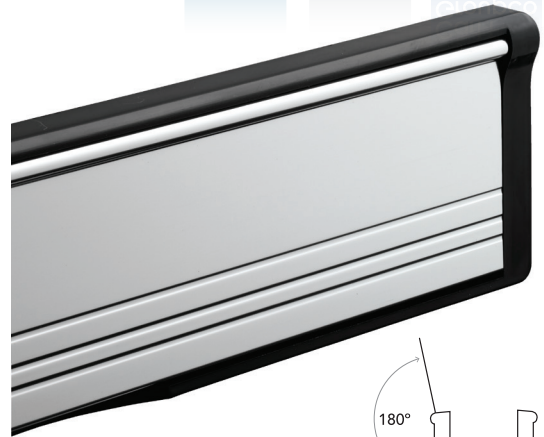

12" Post Port Letter Plate

CYCLE TESTED
15,000
CYCLES

MECHANICAL
GUARANTEE
2
YEARS

Carl F
Groupco

- Telescopic sleeve aids fitting
- External flap opens to 180°
- Fully sealed backplate
- Fully sealed letterplate flap
- Brush strip fitted for additional insulation
- Integral sound dampening bumpers fitted
- Supplied with fixing bolts and compression gasket

The 12" Post Port Letterplate has been ergonomically designed with a curved edge to improve user comfort. The extruded aluminium flap achieves 180° opening, which eliminates excessive leverage on the pivots to give the letterplate greater durability and increased functionality.

The letterplate is available in two sizes, to suit door thicknesses 20mm – 40mm (Size 1) and also to suit door thicknesses 40mm – 80mm (Size 2).

Sleeve aperture: 285mm x 57mm.

Testing:

- Water tightness test: BS 13724:2013. Results: No leakage at 200 PA Air Pressure or below in accordance with BS 5368-3 1978 spray method 2 water spray
- Flap opening test: 15,000 exceeded. Resisted forces of between 80-100 Newtons after cycling
- Durability test: exposed to neutral salt spray BS EN 1670. No corrosion of flap, which worked with limits of force specified in test