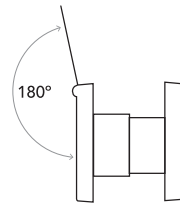

10" Post Port Letter Plate

CYCLE TESTED
15,000
CYCLES

MECHANICAL
GUARANTEE
2
YEARS

- Telescopic sleeve aids fitting
- External flap opens to 180°
- Fully sealed backplate
- Fully sealed letterplate flap
- Brush strip fitted for additional insulation
- Integral sound dampening bumpers fitted
- Supplied with fixing bolts and compression gasket

The 10" Post Port Letterplate has been ergonomically designed with a curved edge to improve user comfort. The extruded aluminium flap achieves 180° opening, which eliminates excessive leverage on the pivots to give the letterplate greater durability and increased functionality.

The letterplate is available in two sizes, to suit door thicknesses 20mm – 40mm (Size 1) and also to suit door thicknesses 40mm – 80mm (Size 2).

Sleeve aperture: 252mm x 50mm.

Testing:

- Water tightness test: BS 13724:2013. Results: No leakage at 200 PA Air Pressure or below in accordance with BS5368-3 1978 spray method 2 water spray
- Flap opening test: 15,000 exceeded. Resisted forces of between 80-100 Newtons after cycling
- Durability test: exposed to neutral salt spray BS EN1670. No corrosion of flap, which worked with limits of force specified in test