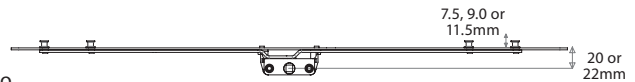

Kenrick Interceptor Espagnolette

- Simple to install with no cropping
- Twin uni-directional mushroom cam locking
- Exceeds BS1670 with minimum Grade 4 (240 hours) salt spray testing

The Kenrick Interceptor espagnolette has been designed with time saving as a high priority. Every second counts during production and in order to help fabricators maximise their output, this multipoint window lock can be fitted in seconds.

The Interceptor requires no cropping and is simple to install whilst maintaining a high level of security assisting in PAS 24 compliance.

The gearbox is supplied unhandled, helping fabricators to effectively manage stock holding, and the espagnolette itself fits to most Eurogroove systems.

Technical Information:

- Backset: 20mm and 22mm Backset
- Cam height: 7.5mm and 9.0mm
- Cam adjustment: +/- 1mm
- Faceplate width: 16mm
- Bar sizes: 280mm to 1400mm
- Mushroom cam stroke: 20mm
- Mushroom cam adjustability: 1mm
- Salt spray tested to BS EN 1670 240hrs

Length (mm)	20mm Backset	22mm Backset	Number of Mushrooms	Box Qty
280	9mm Mushroom	9mm Mushroom	2	20
400	9mm Mushroom	9mm Mushroom	4	20
600	9mm Mushroom	9mm Mushroom	4	20
800	9mm Mushroom	9mm Mushroom	6	20
1000	9mm Mushroom	9mm Mushroom	6	20
1200	9mm Mushroom	9mm Mushroom	6	20
1400	9mm Mushroom	9mm Mushroom	8	20