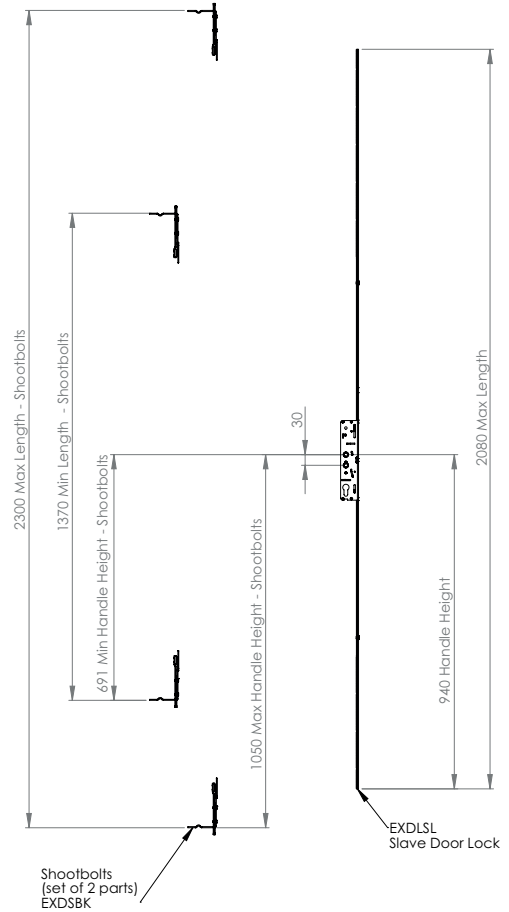

## French Slave Lock

- Slave leaf locking
- Compatible with Kenrick Excalibur door lock for Master Leaf

For high security French door locking, the Kenrick Excalibur range offers a slave door option with top and bottom shootbolts. The slave lock should be used in conjunction with the standard residential Excalibur door lock as the master. The set is capable of achieving PAS 24 accreditation.

Description	Part Code	Box Qty
<b>Kenrick Excalibur 62/92mm PZ Master</b>		
3 Hook, 2 Anti-Lift Bolt, 3 Roller	EXDL33	5
<b>Kenrick Excalibur 62/92mm PZ Slave</b>		
Slave lock prepared for Shootbolts	EXDLSL	5
<b>Shootbolt Extensions</b>		
Top & Bottom Shootbolt Set	EXDSBK	10

## Kenrick Excalibur Door lock

Page 36