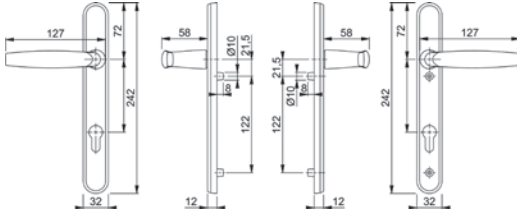

Atlanta Lever/Lever

SURFACE
GUARANTEE
10
YEARS

MECHANICAL
GUARANTEE
10
YEARS

**Carl F
Groupco**
Globe
Carl F

Type A
92mm