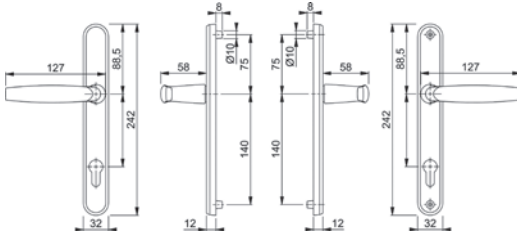

The lever/moving pad handle set is for use with "split spindle" multipoint locking mechanisms, such as the FUHR 859 series and the XL range. The lever/moving pad handles area available to suit 92mm PZ centres with type A (short) or B (long) backplates, and an offset variant (B Backplate) for 62/92mm PZ centre locks (special spindle sets supplied by the lock manufacturer are required for lever/moving pad handles).

### Colours:

Colour	Monobloc		
	Type A Short Backplate 92mm PZ	Type B Long Backplate 92mm PZ	Type B Long Backplate 62/92mm PZ
<b>Atlanta Lever/Moving Pad</b>			
F1 Anodised Silver	3627423	3627061	3685076
F3 Anodised Gold	3627677	3627141	3685084
F9016 White	3627706	3627191	3685092
F9714 Black	3627773	3627255	3685105
F77 Polished Brass	3634877	3634834	-
F49 Polished Chrome	3634893	3634851	-

# Atlanta Lever/Lever

SURFACE  
GUARANTEE  
**10**  
YEARS

MECHANICAL  
GUARANTEE  
**10**  
YEARS

**Carl F  
Groupco**  
Globe  
Carl F

Type A  
92mm

Type B  
92mm

# Atlanta Lever/Moving Pad

Type A  
92mm

Type B  
92mm

Type B  
62/92mm