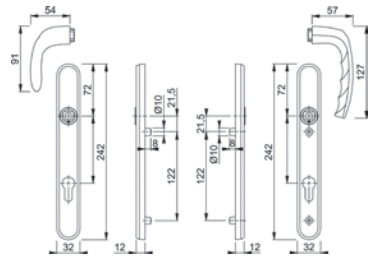

### Application:

The lever/lever handle set is for use with lift lever operated multipoint locking mechanisms with a 92mm PZ centre with a choice of type A (short) or B (long) backplate to suit the door lock fixing centres.

The lever/moving pad handle set is for use with "split spindle" multipoint locking mechanisms, such as the FUHR 859 series and the XL range. The lever/moving pad handles area available to suit 92mm PZ centres with type A (short) or B (long) backplates, and an offset variant (B Backplate) for 62/92mm PZ centre locks (special spindle sets supplied by the lock manufacturer are required for lever/moving pad handles).

# Atlanta Lever/Lever

SURFACE  
GUARANTEE  
**10**  
YEARS

MECHANICAL  
GUARANTEE  
**10**  
YEARS

**Carl F  
Groupco**  
Globe  
Carl F

Type A  
92mm

Type B  
92mm

# Atlanta Lever/Moving Pad

Type A  
92mm

Type B  
92mm

Type B  
62/92mm