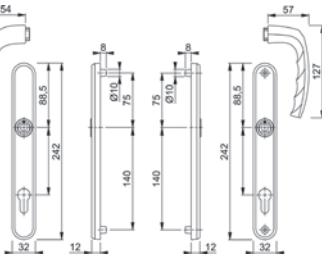

The lever/moving pad handle set is for use with "split spindle" multipoint locking mechanisms, such as the FUHR 859 series and the XL range. The lever/moving pad handles area available to suit 92mm PZ centres with type A (short) or B (long) backplates, and an offset variant (B Backplate) for 62/92mm PZ centre locks (special spindle sets supplied by the lock manufacturer are required for lever/moving pad handles).

### Colours:

Colour	Monobloc		
	Type A Short Backplate 92mm PZ	Type B Long Backplate 92mm PZ	Type B Long Backplate 62/92mm PZ
<b>Atlanta Lever/Moving Pad</b>			
F1 Anodised Silver	3627423	3627061	3685076
F3 Anodised Gold	3627677	3627141	3685084
F9016 White	3627706	3627191	3685092
F9714 Black	3627773	3627255	3685105
F77 Polished Brass	3634877	3634834	-
F49 Polished Chrome	3634893	3634851	-

# Atlanta Lever/Lever

SURFACE  
GUARANTEE  
**10**  
YEARS

MECHANICAL  
GUARANTEE  
**10**  
YEARS

**Carl F  
Groupco**  
Globe  
Carl F

Type A  
92mm

Type B  
92mm

# Atlanta Lever/Moving Pad

Type A  
92mm

Type B  
92mm

Type B  
62/92mm