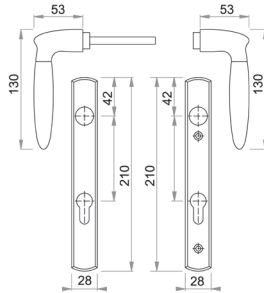

SURFACE
GUARANTEE
10
YEARS

MECHANICAL
GUARANTEE
10
YEARS

Athina Lever/Lever

Polished Chrome/
Brushed Chrome

Polished Brass/
Polished Chrome