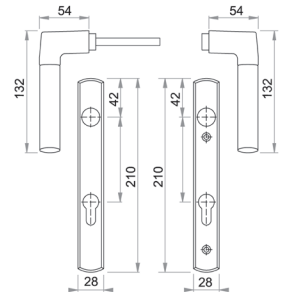

Bergen Lever/Lever

Polished Brass/
Brushed Brass

Polished Chrome/
Brushed Chrome