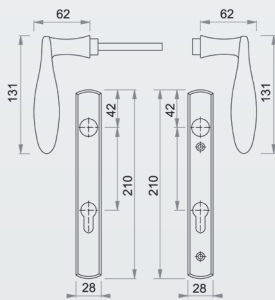

Rodos Lever/Lever

Polished
Chrome

Polished
Brass