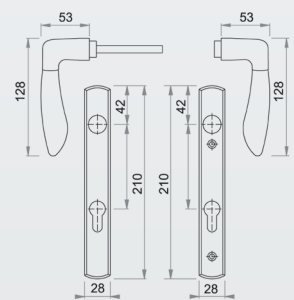

Phoenix Lever/Lever

Polished Brass/
Brushed Brass

Polished Chrome/
Brushed Chrome

Unicorn Letterplate

Page 125