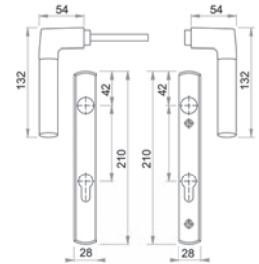

Athina Lever/Levier

Polished Chrome/
Brushed Chrome

Polished Brass/
Polished Chrome

Bergen Lever/Levier

Polished Brass/
Brushed Brass

Polished Chrome/
Brushed Chrome

Rodos Lever/Levier

Polished
Chrome

Polished
Brass

Phoenix Lever/Levier

Polished Brass/
Brushed Brass

Polished Chrome/
Brushed Chrome

Capri Lever/Levier

Polished Brass/
Polished Chrome

Polished Chrome/
Brushed Chrome

Unicorn Letterplate

Page 107