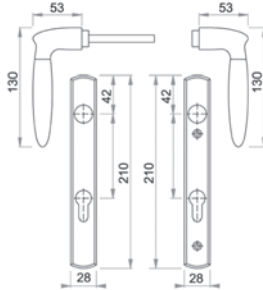

Athina Lever/Levier

Polished Chrome/
Brushed Chrome

Polished Brass/
Polished Chrome