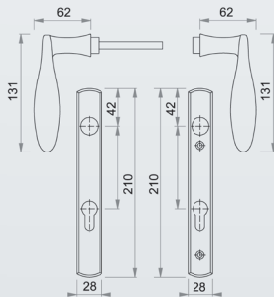

Rodos Lever/Levier

Polished
Chrome

Polished
Brass