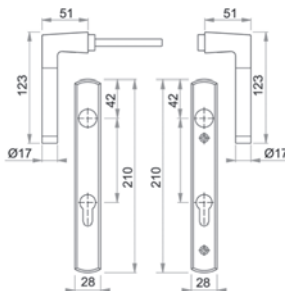

Capri Lever/Levier

Polished Brass/
Polished Chrome

Polished Chrome/
Brushed Chrome

Unicorn Letterplate

Page 107