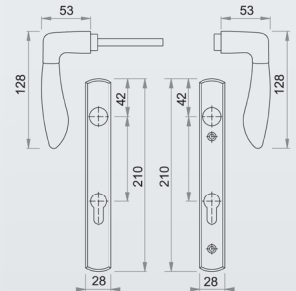

Phoenix Lever/Levier

Polished Brass/
Brushed Brass

Polished Chrome/
Brushed Chrome