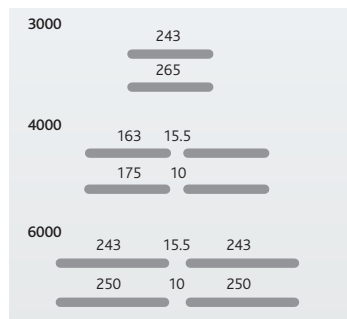

Front Operated

Part Code	Equivalent Area (mm²)		Colour	Box Qty
	Slot Height 12.5mm	Slot Height 16mm		
3000SF				
3000FW	1800	2500	White	50
3000SFB	1800	2500	Brown	50
3000SFT	1800	2500	Tan	50
3000FWIBO	1800	2500	White/Brown	50
3000FWITO	1800	2500	White/Tan	50
4000SF				
4000FW	2700	3200	White	50
4000SFB	2700	3200	Brown	50
4000SFT	2700	3200	Tan	50
4000FWIBO	2700	3200	White/Brown	50
4000FWITO	2700	3200	White/Tan	50
6000SF				
6000FW	3400	4200	White	50
6000SFB	3400	4200	Brown	50

S Series Special Colours

Part Code	Colour	Colour Combination	Box Qty
3000SF			
Light Ivory RAL	3000SFC 3000FWICO	Solid Light Ivory White Inner/Light Ivory Outer	50
Cream RAL 9001	3000FWICRO	White Inner/Cream Outer	50
Anthracite Grey RAL 7016	3000FWIAGO	White Inner/Anthracite Grey Outer	50
Slate Grey RAL 7015	3000FWISGO	White Inner/Slate Grey Outer	50
Black Brown RAL 8022	3000FWIBBO	White Inner/Black Brown Outer	50
Black RAL 9005	3000SBBK 3000SBWIBKO	Solid Black White Inner/Black Outer	50
Irish Oak	3000FWIIOO	White Inner/Irish Oak Outer	50
Chartwell Green	3000FWICGO	White Inner/Chartwell Green Outer	50
4000SF			
Light Ivory RAL 1015	4000SFC 4000FWICO	Solid Light Ivory White Inner/Light Ivory Outer	50
Cream RAL 9001	4000FWICRO	White Inner/Cream Outer	50
Anthracite Grey RAL 7016	4000FWIAGO	White Inner/Anthracite Grey Outer	50
Slate Grey RAL 7015	4000FWISGO	White Inner/Slate Grey Outer	50
Silver Grey RAL 7001	4000SFG 4000FWIGO	Solid Silver Grey White Inner/Silver Grey Outer	50
Black Brown RAL 8022	4000FWIBBO	White Inner/Black Brown Outer	50
Black RAL 9005	4000SBBK 4000SBWIBKO	Solid Black White Inner/Black Outer	50
Irish Oak	4000FWIIOO	White Inner/Irish Oak Outer	50
Chartwell Green	4000FWIGO	White Inner/Chartwell Green Outer	50