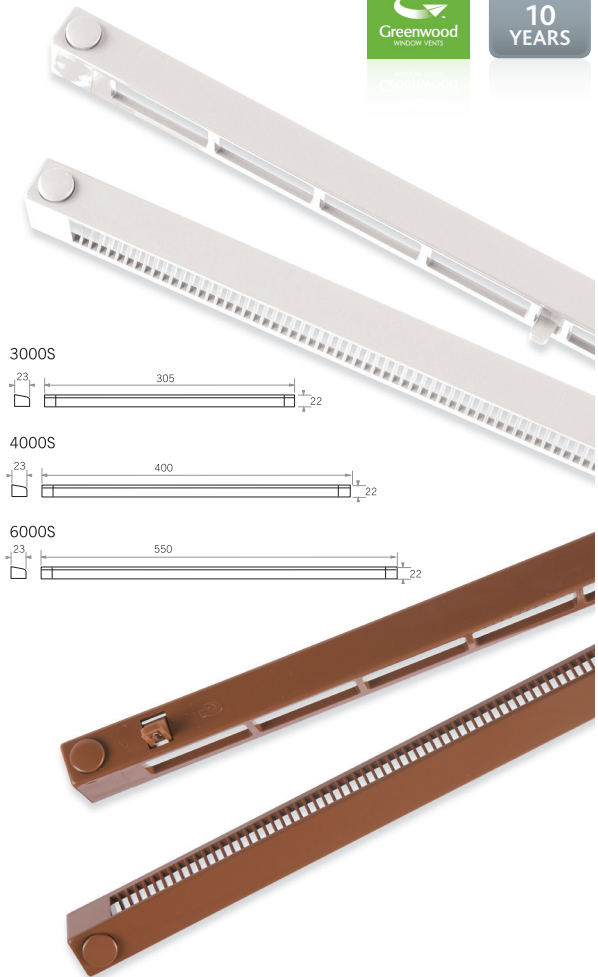

S Series Vent

MECHANICAL
GUARANTEE
**10
YEARS**

- Front or Bottom operated options
- 12.5mm or 16mm slot height
- Integral fly screen
- Available in the standard colour range, plus mixed colours; white with tan or brown

Bottom operated suits installation in the factory, minimising the risk of damage during storage or delivery.

Front operated suits inward operating windows preventing any contact with the opening sash.

The vent can be used singly or in pairs (if required to comply with Building Regulations). The internal shutter can be removed for permanent ventilation.

Bottom Operated

Equivalent Area (mm²)

Part Code	Slot Height 12.5mm	Slot Height 16mm	Colour	Box Qty
3000SB				
3000SBW	1800	2500	White	50
3000SBB	1800	2500	Brown	50
3000SBWIBO	1800	2500	White/Brown	50
3000SBWITO	1800	2500	White/Tan	50
4000SB				
4000SBW	2700	3200	White	50
4000SBB	2700	3200	Brown	50
4000SBWIBO	2700	3200	White/Brown	50
4000SBWITO	2700	3200	White/Tan	50

Front Operated

Part Code	Equivalent Area (mm ²)		Colour	Box Qty
	Slot Height 12.5mm	Slot Height 16mm		
3000SF				
3000FW	1800	2500	White	50
3000SFB	1800	2500	Brown	50
3000SFT	1800	2500	Tan	50
3000FWIBO	1800	2500	White/Brown	50
3000FWITO	1800	2500	White/Tan	50
4000SF				
4000FW	2700	3200	White	50
4000SFB	2700	3200	Brown	50
4000SFT	2700	3200	Tan	50
4000FWIBO	2700	3200	White/Brown	50
4000FWITO	2700	3200	White/Tan	50
6000SF				
6000FW	3400	4200	White	50
6000SFB	3400	4200	Brown	50