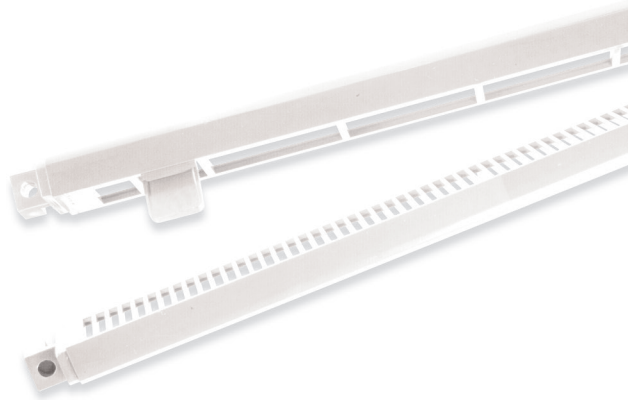

L Series Vent

- Bottom operated
- Controllable
- Slimline
- Integral fly screen
- Available in a range of colours including mixed internal and external parts

This slim line vent design is ideal for use for low profile window frames and they only require a slot 10mm high.

The internal units are operated with a bottom mounted controller for a positive seal.

The shutter can be removed for permanent ventilation while the external unit includes an integral fly screen.

2000L internal

4000L internal

Part Code	Equivalent Area (mm ²)	Colour	Box Qty
Screw Fit 2000LB			
2000LBW	1600	White	50
2000LBB	1600	Brown	50
2000LBT	1600	Tan	50
2000LBBK	1600	Black	50
2000LBWIBO	1600	White Inner/Brown Outer	50
2000LBWITO	1600	White Inner/Tan Outer	50
2000LBWIBKO	1600	White Inner/Black Outer	50
Screw Fit 4000LB			
4000LBW	3200	White	50
4000LBB	3200	Brown	50
4000LBT	3200	Tan	50
4000LBBK	3200	Black	50
4000LBWIBO	3200	White Inner/Brown Outer	50
4000LBWITO	3200	White Inner/Tan Outer	50
4000LBWIBKO	3200	White Inner/Black Outer	50