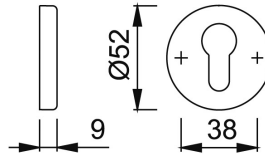

Oblong Escutcheon Plate

- Concealed fixing
- Nylon internal rose

Colour	Part Code	Box Qty (Pairs)
Oblong Escutcheon Plate		
F1 Anodised Silver	2622268	5
F3 Anodised Gold	2622276	5
F9016 White	2622330	5
F9714 Black	2622321	5
Polished Gold	2640482	5
F49-R Polished Chrome	2640466	5

Round Escutcheon Plate

- Concealed fixing
- Nylon internal rose

Colour	Part Code	Box Qty (Pairs)
Round Escutcheon Plate		
F1 Anodised Silver	762750	10
F3 Anodised Gold	812103	10
F9016 White	522118	10
F9714 Black	568895	10
Polished Brass PVD	87108565	10
Stainless Steel	87100949	10

Self Adhesive Escutcheon Plate

- Aluminium with self adhesive face fixing

Colour	Part Code	Box Qty (Pairs)
Self Adhesive Escutcheon Plate Euro Cylinder		
White Gloss	EE2/WH	5
Anodised Silver	EE2/SA	5
Anodised Gold	EE2/GA	5