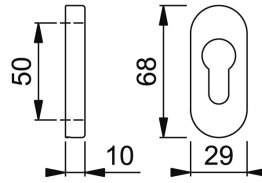

Oblong Escutcheon Plate

- Concealed fixing
- Nylon internal rose

Colour	Part Code	Box Qty (Pairs)
Oblong Escutcheon Plate		
F1 Anodised Silver	2622268	5
F3 Anodised Gold	2622276	5
F9016 White	2622330	5
F9714 Black	2622321	5
Polished Gold	2640482	5
F49-R Polished Chrome	2640466	5

Round Escutcheon Plate

- Concealed fixing
- Nylon internal rose

Colour	Part Code	Box Qty (Pairs)
Round Escutcheon Plate		
F1 Anodised Silver	762750	10
F3 Anodised Gold	812103	10
F9016 White	522118	10
F9714 Black	568895	10
Polished Brass PVD	87108565	10
Stainless Steel	87100949	10

Self Adhesive Escutcheon Plate

- Aluminium with self adhesive face fixing

Colour	Part Code	Box Qty (Pairs)
Self Adhesive Escutcheon Plate Euro Cylinder		
White Gloss	EE2/WH	5
Anodised Silver	EE2/SA	5
Anodised Gold	EE2/GA	5