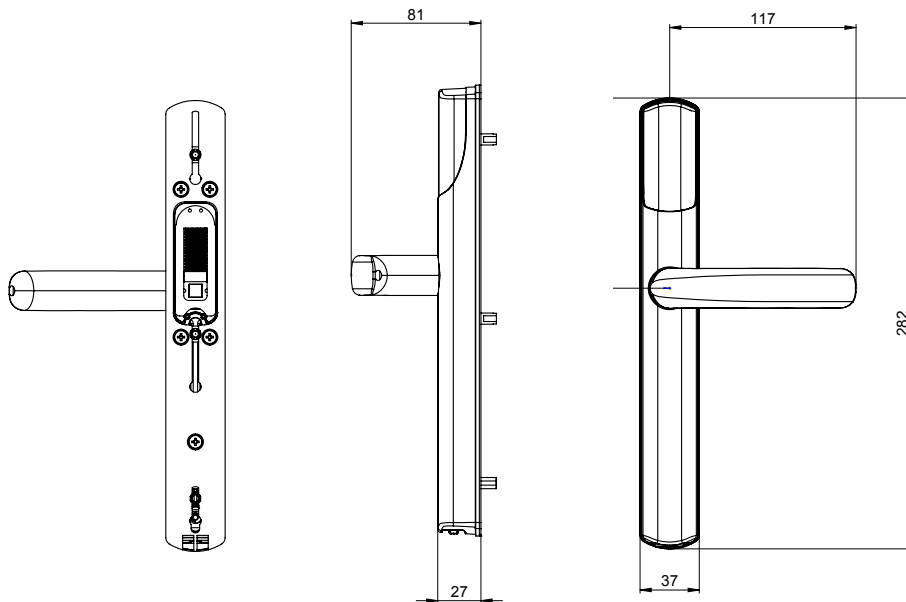

Technical Information

Testing and Accreditation:

- PAS 24 Compliant

Product Material Specifications:

- Operating temperature -15°C to 55°C
- IP55 weather resistant

Guarantee:

- 2 Year Guarantee

Security:

- Twist & Go™ (Turn your phone 90° to unlock your door)
- 3 minute lock out if incorrect card/tag is presented 5 times
- Tamper alarm
- Connects with Yale's Smart Alarm and CCTV range as well as other leading Smart Home Systems.

External View