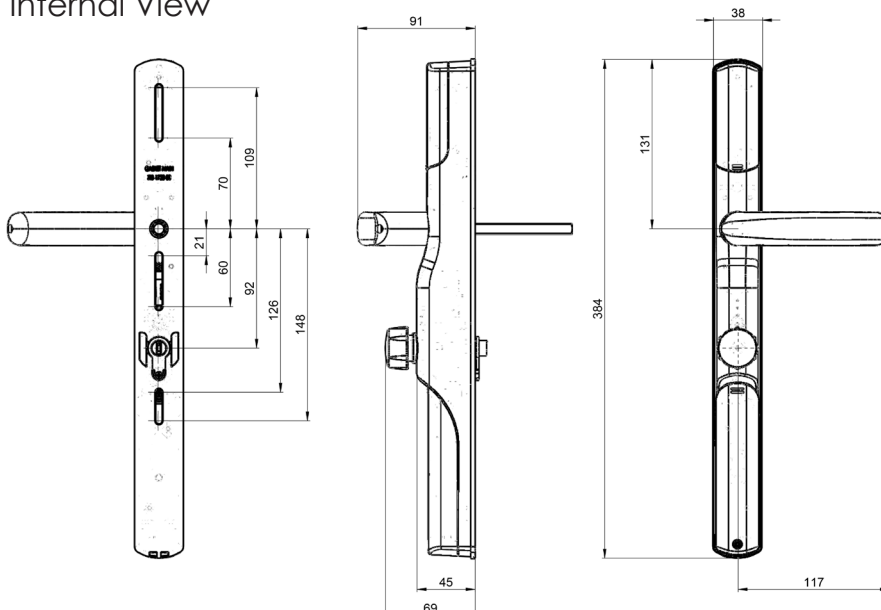

Internal View

Part Codes

Yale Conexis® L1	
Colour	Part Code
Polished Chrome	SD-L1000-CH
Polished Brass	SD-L1000-PB
Satin Nickel	SD-L1000-SN
Matt Black	SD-L1000-BL
Matt White	SD-L1000-WH