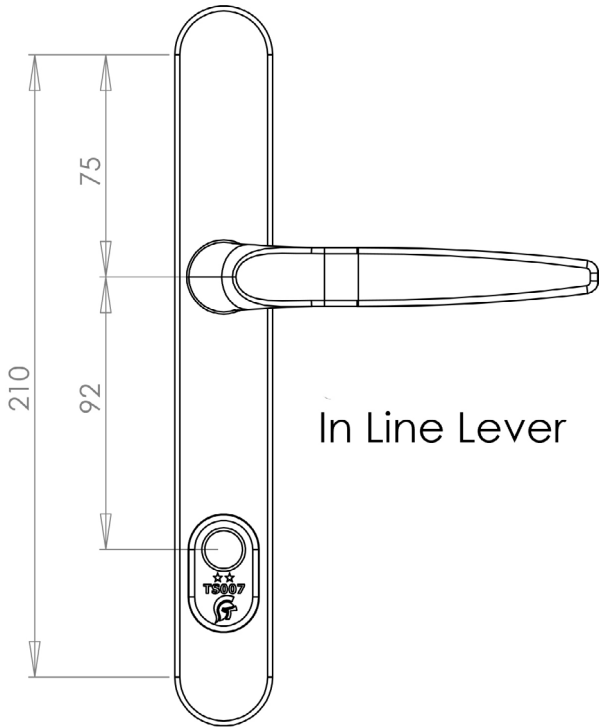

Technical Information

Long Backplate