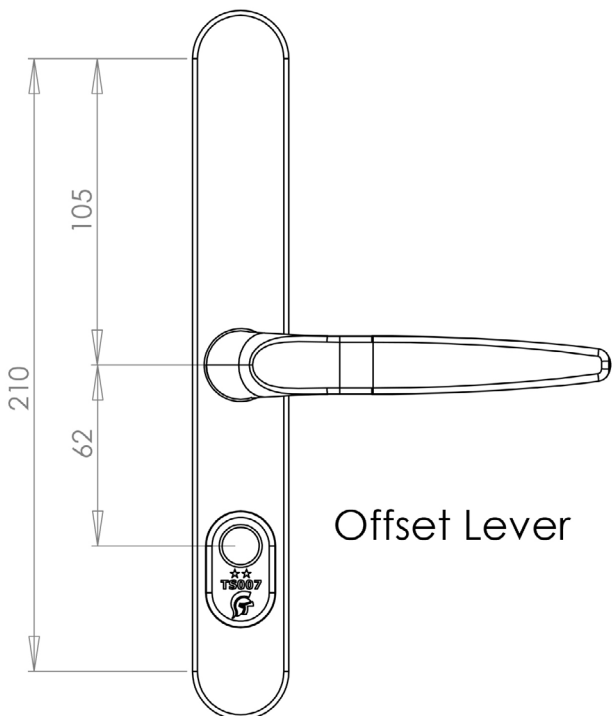

Technical Information

Long Backplate