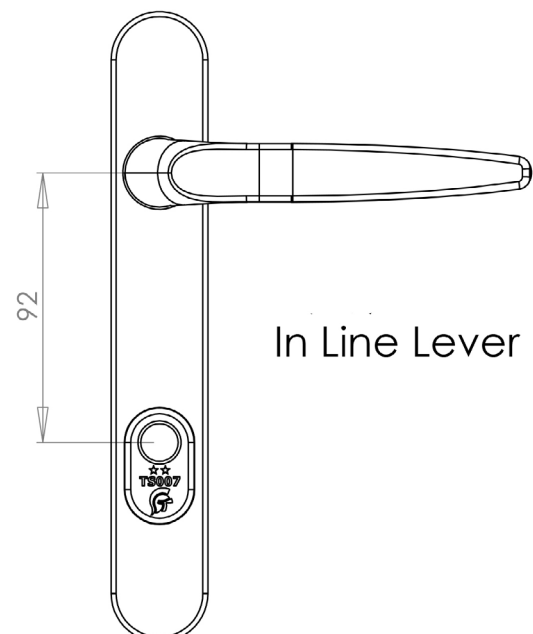

Standard Backplate