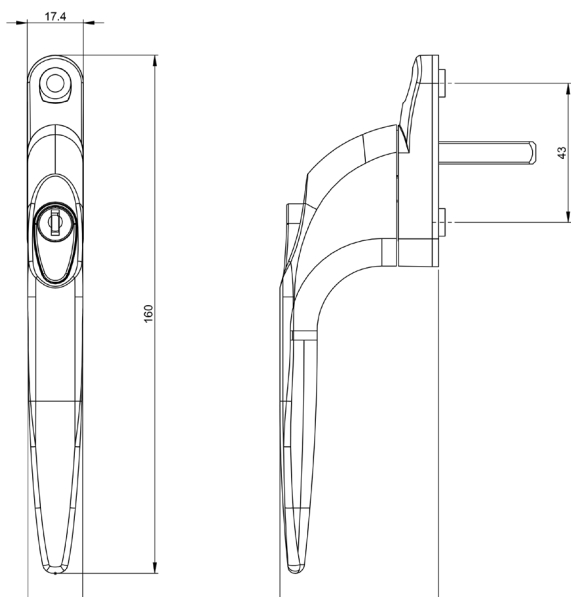

Key Product Features

- Push to unlatch Yale branded mechanism
- Key operated locking mechanism
- Key deadlocking for added security and safety
- Non-locking push to unlatch version in Black, White and Green for egress applications available
- Available in inline and offset/cranked variants
- Available in Satin Black, Champagne Gold, Chrome, Satin Silver and White finishes
- Fixed spindle as standard
- Available with a variety of spindle lengths ranging from 10mm - 50mm to accommodate a wide range of window profiles*
- Supplied with screws, colour matched screw caps and cylinder plug to achieve a non-locking solution
- Supplied with Yale branded key

Material Specification

- Zinc Alloy and Aluminium Alloy
- Plastic parts – Nylon 66, UV stabilised ABS and Acetal
- All handles bagged (2 x M5 screws, Screw Cover, Key & Non-Lock Plug (where applicable), sealed into corner of bag

Inline

Cranked

Part Codes

30mm Spindle

Colour	Inline Code	Cranked		Box QTY
		LH	RH	
Champagne Gold	YBI30CG	YBC30CGL	YBC30CGR	10
Chrome	YBI30CH	YBC30CHL	YBC30CHR	10
Satin Black	YBI30SB	YBC30SBL	YBC30SBR	10
Satin Silver	YBI30SL	YBC30SLL	YBC30SLR	10
White	YBI30WH	YBC30WHL	YBC30WHR	10