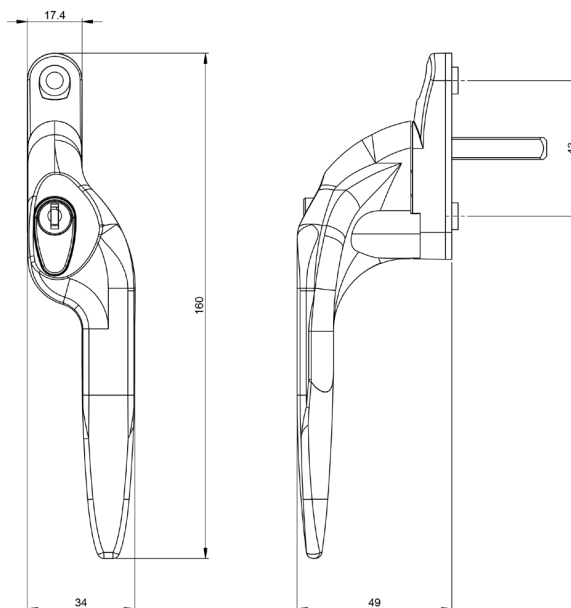

Technical Info

Testing & Accreditation

- 10 year Mechanical Guarantee
- 10 year Surface Finish Guarantee
- Tested to BS EN 1670:2007 Grade 4 (240hrs. NSST)
- Tested to BS 6375 Part 2 (Classification EN 12400) Class – 20,000 cycles
- Lifetime Security Guarantee when used with other Yale security hardware*

Material Specification

- Zinc Alloy and Aluminium Alloy
- Plastic parts – Nylon 66, UV stabilised ABS and Acetal
- All handles bagged (2 x M5 screws, Screw Cover, Key & Non-Lock Plug (where applicable), sealed into corner of bag

Cranked

Part Codes

30mm Spindle

Colour	Inline Code	Cranked		Box QTY
		LH	RH	
Champagne Gold	YBI30CG	YBC30CGL	YBC30CGR	10
Chrome	YBI30CH	YBC30CHL	YBC30CHR	10
Satin Black	YBI30SB	YBC30SBL	YBC30SBR	10
Satin Silver	YBI30SL	YBC30SLL	YBC30SLR	10
White	YBI30WH	YBC30WHL	YBC30WHR	10

40mm Spindle

Colour	Inline Code	Cranked		Box QTY
		LH	RH	
Champagne Gold	YBI40CG	YBC40CGL	YBC40CGR	10
Chrome	YBI40CH	YBC40CHL	YBC40CHR	10
Satin Black	YBI40SB	YBC40SBL	YBC40SBR	10
Satin Silver	YBI40SL	YBC40SLL	YBC40SLR	10
White	YBI40WH	YBC40WHL	YBC40WHR	10